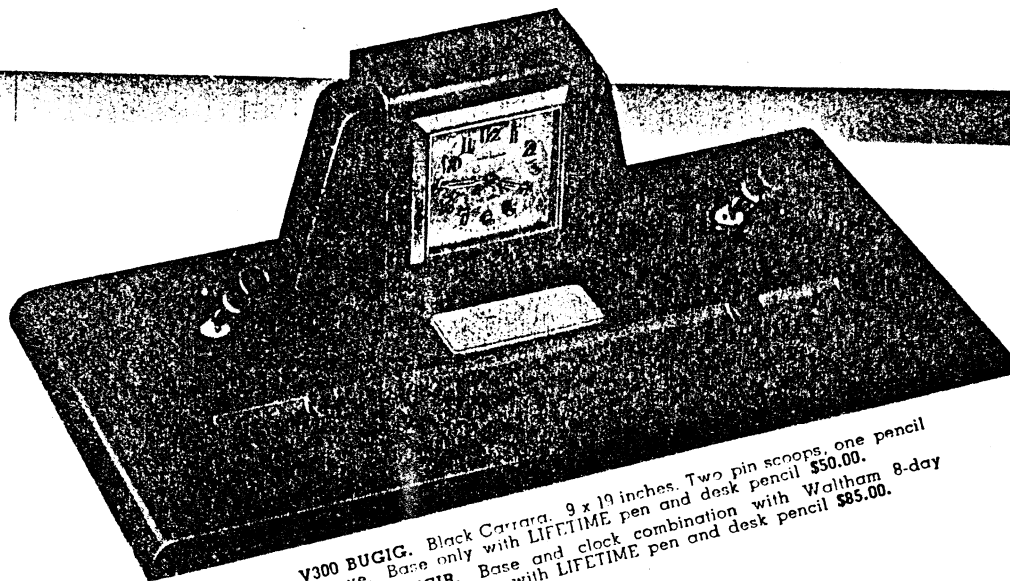

V300 BUGIG. Black Carrara. 9 x 19 inches. Two pin scoops, one pencil groove. Base only with LIFETIME pen and desk pencil $50.00.
V300-567 GICIR. Base and clock combination with Waltham 8-day movement as shown with LIFETIME pen and desk pencil $85.00.